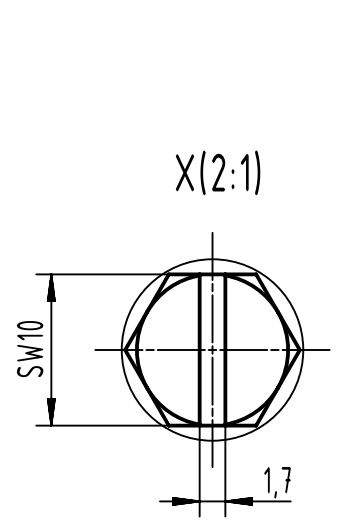

1 2 3 4 5 6

A
B
C
D

	All Dimensions in mm Original Size DIN A4		Scale 1:2	Free size tol.		Ref.
			Created by SPRENB	Inspected by GERB	Standardisation 302077	Sub.
All rights reserved Department EL PD		Title Han 24 HPR Hood Top Entry M40 Screw Lock		Date 2020-12-09	State Final Release	
HARTING D-32339 Espelkamp		Type TB Number 19 40 024 0593		Doc-Key / ECM-Nr. 100172275/UGD/004/C 500000183544		Rev. C Page 1/1