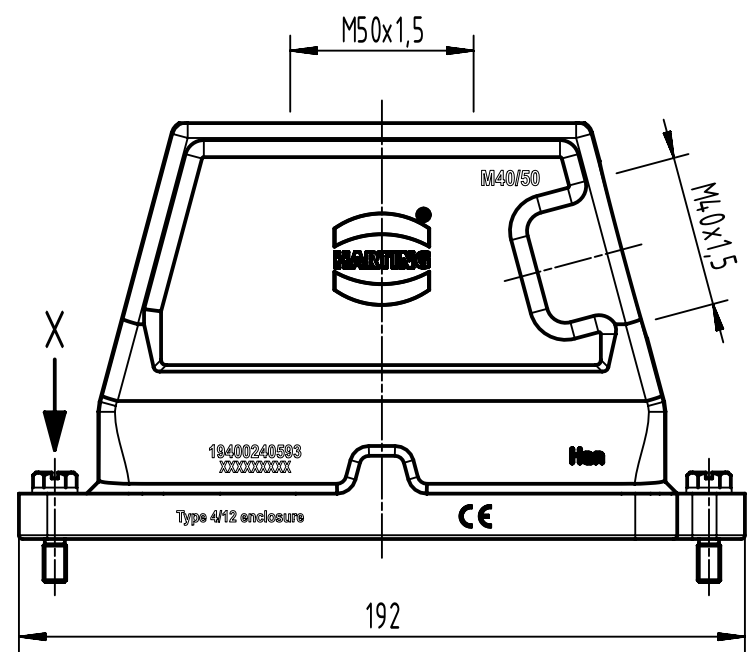

1 2 3 4 5 6

A
B
C
D

	All Dimensions in mm Original Size DIN A4		Scale 1:2	Free size tol.		Ref.
			Created by SPRENB	Inspected by GERB	Standardisation 302077	Sub.
All rights reserved Department EL PD		Title Han 24 HPR Hood Top Entry M40 Screw Lock		Date 2020-12-09	State Final Release	
HARTING D-32339 Espelkamp		Type TB Number 19 40 024 0593		Doc-Key / ECM-Nr. 100172275/UGD/004/C 500000183544		Rev. C Page 1/1