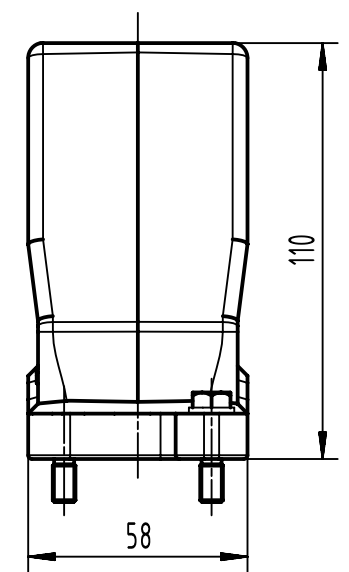

1 2 3 4 5 6

A
B
C
D

	All Dimensions in mm Original Size DIN A4		Scale 1:2	Free size tol.		Ref.
			Created by SPRENB	Inspected by GERB	Standardisation 302077	Sub.
All rights reserved Department EL PD		Title Han 24 HPR Hood Top Entry M40 Screw Lock		Date 2020-12-09	State Final Release	
HARTING D-32339 Espelkamp		Type TB Number 19 40 024 0593		Doc-Key / ECM-Nr. 100172275/UGD/004/C 500000183544		Rev. C Page 1/1