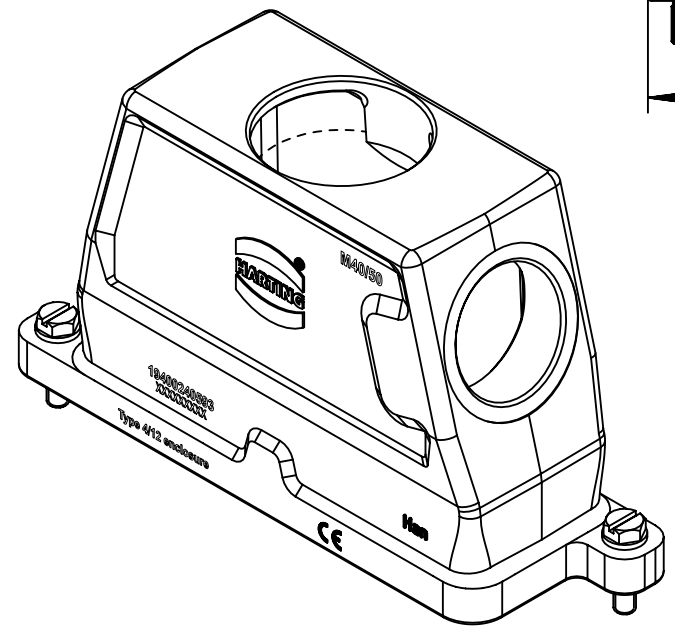

1 2 3 4 5 6

A
B
C
D

	All Dimensions in mm Original Size DIN A4		Scale 1:2	Free size tol.		Ref.
			Created by SPRENB	Inspected by GERB	Standardisation 302077	Sub.
All rights reserved Department EL PD		Title Han 24 HPR Hood Top Entry M40 Screw Lock		Date 2020-12-09	State Final Release	
HARTING D-32339 Espelkamp		Type TB Number 19 40 024 0593		Doc-Key / ECM-Nr. 100172275/UGD/004/C 500000183544		Rev. C Page 1/1